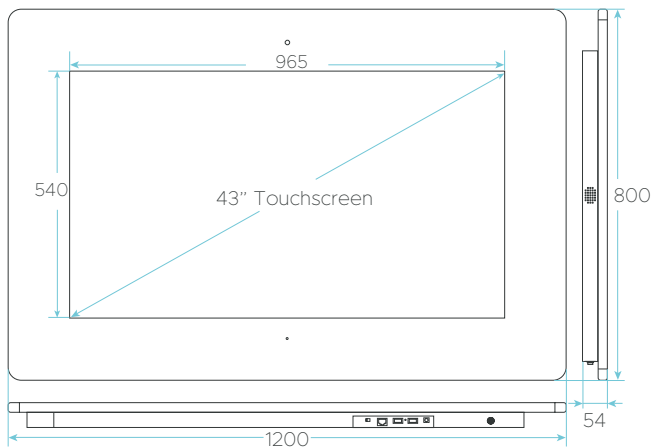

## Smart Mirror Touchscreen 43" / 109cm