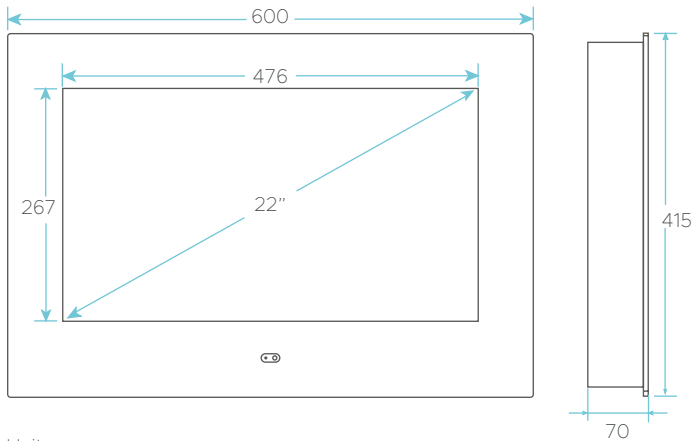

Unit: mm

TELEVISION

Satellite TV	DVB-S2
Cable Network	DVB-C
Antenna TV	DVB-T2
Common interface	Integrated CI+ slot

INTERNET

External STB	Via HDMI

DISPLAY

Screen Size	22"
Operating Voltage	12 Volt DC
Resolution	Full HD
Aspect Ratio	16:9
TV Display	LED

SPECIFICATIONS

IP Rating	IP65
Internal Vibration Speaker	3 Watts, 8 Ohm
Energy Efficiency	G
Passive Ventilation	Yes
VESA Mount Compatible	20 x 20cm / 7.9" x 7.9"

DIMENSIONS

TV Width	60cm / 23.6"
TV Height	41.5cm / 16.3"
Wall Box Width	58cm / 22.8"
Wall Box Height	39.5cm / 15.6"
Wall Box Depth	7cm / 2.8"
Net Weight	13.5KG

SCOPE OF DELIVERY

- Television Set
- Wall Box & Mounting Screws
- Waterproof Remote Control
- Power Supply
- IR Repeater
- Suction Cup Tool
- Manual