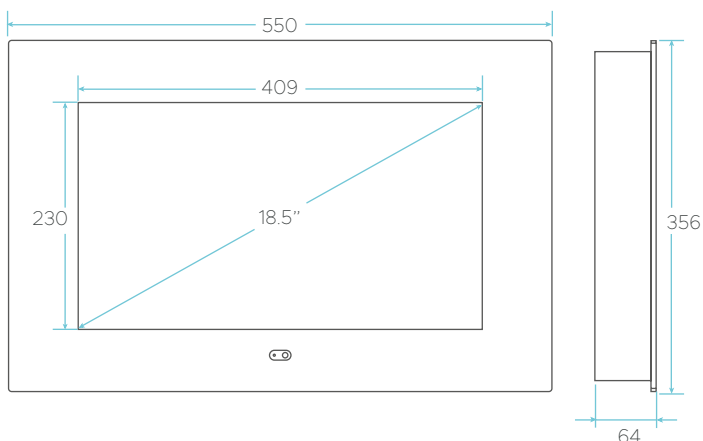

EP/EG/SG/DA-1850

Waterproof TV 18.5"/47cm

Due to the waterproof installation of the electronic components (according to protection class IP65), you can use the Smart devices carefree in any damp and wet areas.

PVR, Personal Video Recorder, allows for time-shifted television. The PVR recording function allows you to record your favorite shows and movies using a USB flash drive or an external hard drive.

The 12 Volt DC operation guarantees safety in wet areas and allows the installation of the AQUA TV even in the shower! The bathroom is subject to strict regulations, with the 12 Volt-DC operation you are on the safe side.

The vibration speaker, or resonance body speaker, is permanently installed in the Aquarius TV. It does not require any holes in the glass, which would be a way for water entering the TV. The vibration speaker transforms the glass into a resonating body.

The integrated Triple Tuner allows the connection of all transmission systems: Satellite (DVB-S2), Cable (DVB-C) and Terrestrial, (DVB-T2). Simply connect the corresponding cable directly to the Aquarius TV and start the channel scan. There is no need for external receivers.

We recommend using a subscription card from your provider, as the connection is located on the back of the Bathroom TV.

Unit: mm

TELEVISION

Satellite TV	DVB-S2
Cable Network	DVB-C
Antenna TV	DVB-T2
Common interface	Integrated CI+ slot

INTERNET

External STB	Via HDMI

DISPLAY

Screen Size	18.5"
Operating Voltage	12 Volt DC
Resolution	Full HD
Aspect Ratio	16:9
TV Display	LED

SPECIFICATIONS

IP Rating	IP65
Internal Vibration Speaker	3 Watts, 8 Ohm
Energy Efficiency	G
Passive Ventilation	Yes
VESA Mount Compatible	20 x 20cm / 7.9" x 7.9"

DIMENSIONS