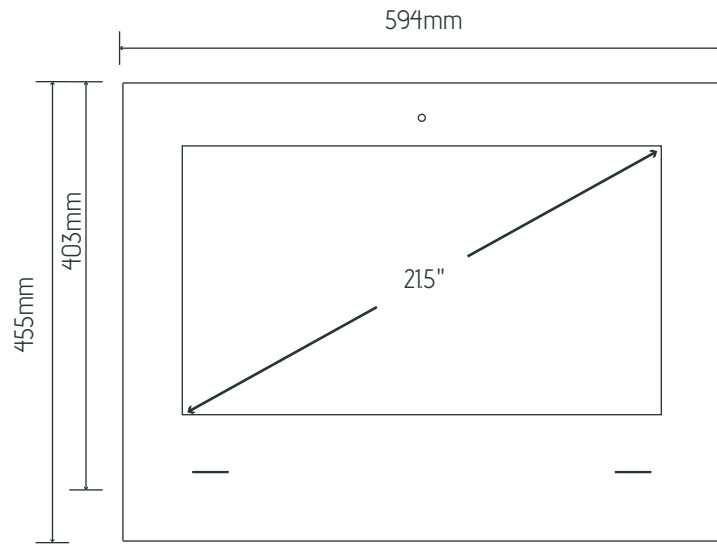

INSTALLATION

SPECIFICATION

Model / Modell	KS-2150
Screen Size / Bildschirmdiagonale	215" / 54cm LED
Resolution / Auflösung	1920x1080
Touch Screen	10 point capacitive touch screen
Brightness / Helligkeit	350cd/m²
CPU / GPU / System	A83T, Cortex A, 8 Cores 2GHZ / SGX544, 4 Cores 700MHZ / Android 6.0.1
Connections /Anschlüsse	USB, LAN, WiFi, Bluetooth, ZigBee
Power / Stromversorgung	230V AC, 30W, SBY 0.5W