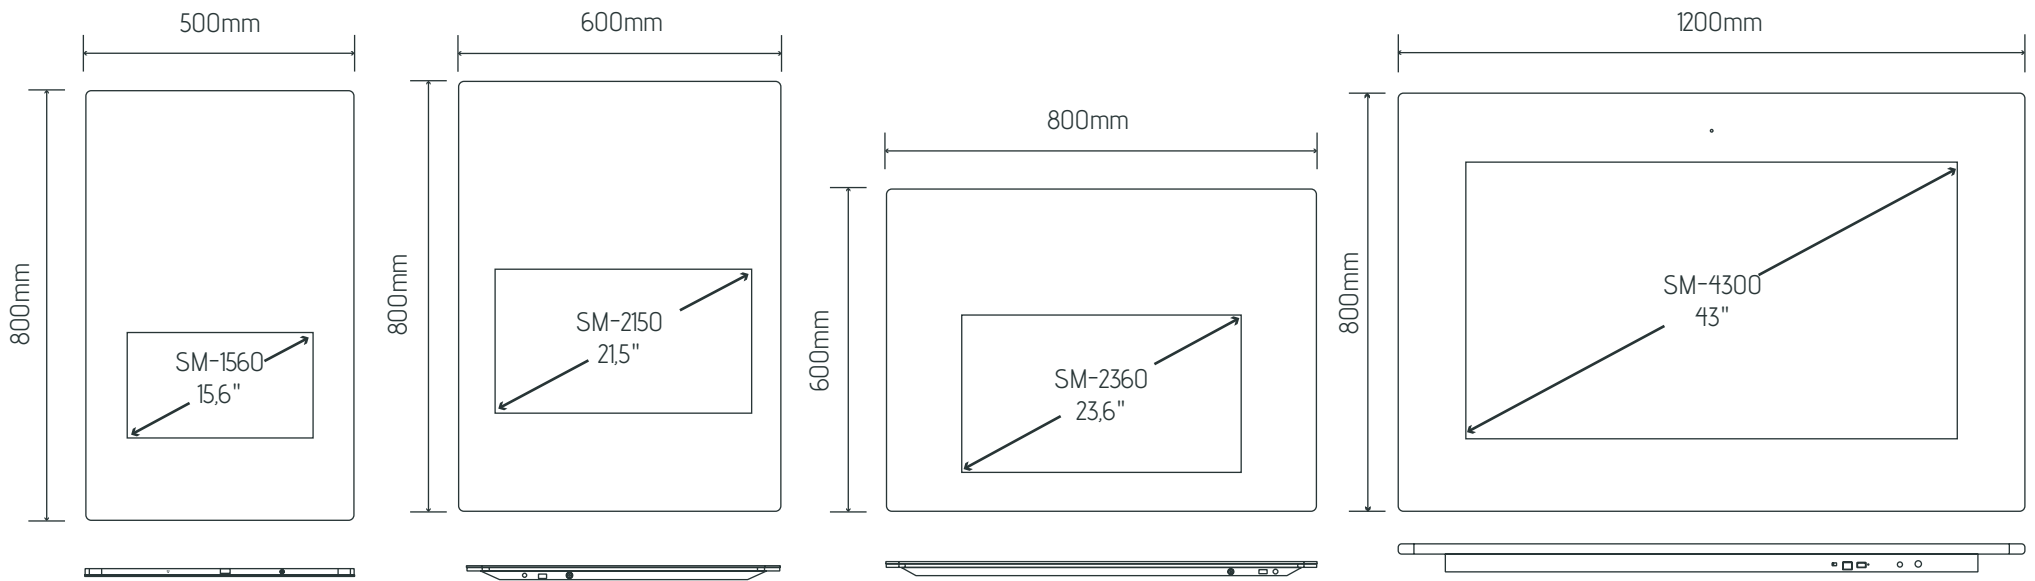

SPECIFICATION

Model / Modell	SM-1560	SM-2150	SM-2360	SM-4300
Screen Size / Bildschirmdiagonale	15.6" / 39cm LED	21.5" / 54cm LED	23.6" / 60cm LED	43" / 109cm LED
Resolution / Auflösung	1920x1080			
Touch Screen	10 point capacitive touch screen			
Brightness / Helligkeit	350cd/m²	400cd/m²		500cd/m²
CPU / GPU / System	A83T, Cortex A, 8 Cores 2GHZ / SGX544, 4 Cores 700MHZ / Android 6.0.1			
Connections /Anschlüsse	LAN Wi-Fi/ Bluetooth/ ZigBee			
Power / Stromversorgung	230V AC, 28W, SB4 0.5W	230V AC, 30W, SB4 0.5W	230V AC, 35W, SB4 0.5W	DC24V 5A, 80W, SB4 0.5W