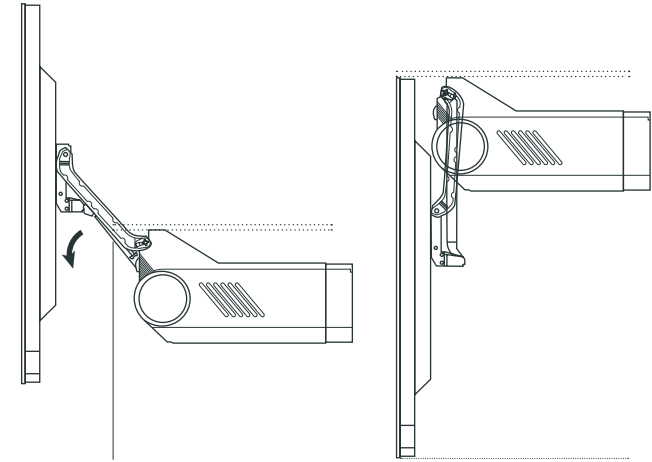

INSTALLATION

SPECIFICATION

Model / Modell	KS-2150
Screen Size / Bildschirmdiagonale	215" / 54cm LED
Resolution / Auflösung	1920x1080
Touch Screen	10 point capacitive touch screen
Brightness / Helligkeit	350cd/m²
CPU / GPU / System	A83T, Cortex A, 8 Cores 2GHZ / SGX544, 4 Cores 700MHZ / Android 6.0.1
Connections /Anschlüsse	USB, LAN, WiFi, Bluetooth, ZigBee
Power / Stromversorgung	230V AC, 30W, SBY 0.5W