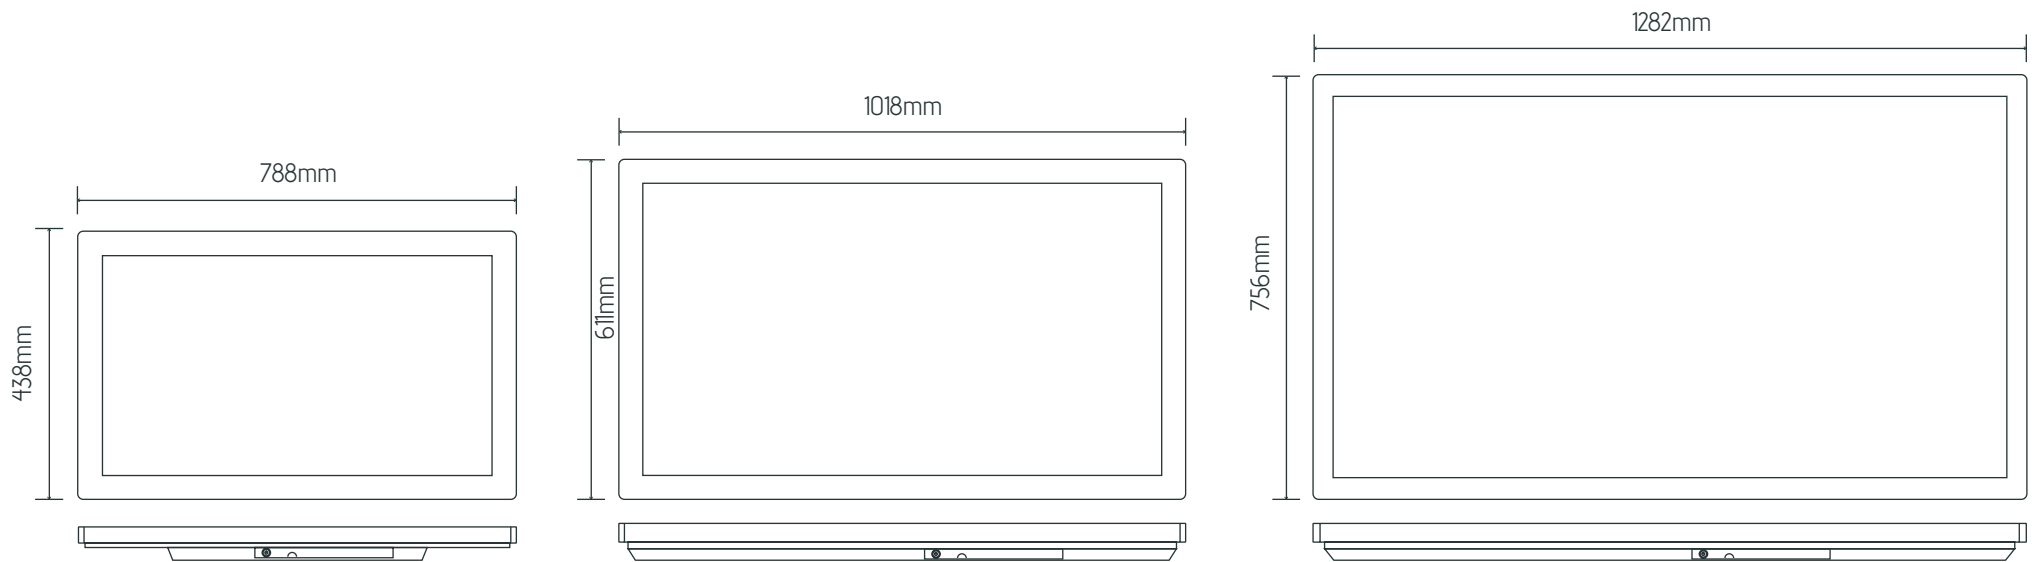

- Available in 3 popular sizes 32", 43" and 55"
- TV vanishes completely behind mirror
- Specialty mirror glass assures astonishing picture quality
- Use frameless or framed to match your décor
- Frames available from modern to renaissance style
- Built-in speakers for optimal sound
- With integrated Tuner for television use
- Wide viewing angle guarantees best picture quality
- 1980 x 1080 Full HD picture quality
- Made by MUES-TEC innovativTV

## SPECIFICATION

Model / Modell	R-3200	R-4300	R-5500
Screen Size / Bildschirmdiagonale	32" / 81cm LED	43" / 109cm LED	55" / 139cm LED
Resolution / Auflösung	1920x1080		
Viewing Angle / Blickwinkel	Left / Right 178°   Up / Down 178°		
Brightness / Helligkeit	350 cd/m <sup>2</sup>		
TV System	DVB-T, DVB-T2, DVB-C & DVB-S2		
Input / Eingänge	HDMI x1, VGA, AV, 4PBPR, Scart, USB, TV Signal		
Power / Stromversorgung	230V AC, 50W, SB4 0.5W	230V AC, 75W, SB4 0.5W	230V AC, 170W, SB4 0.5W